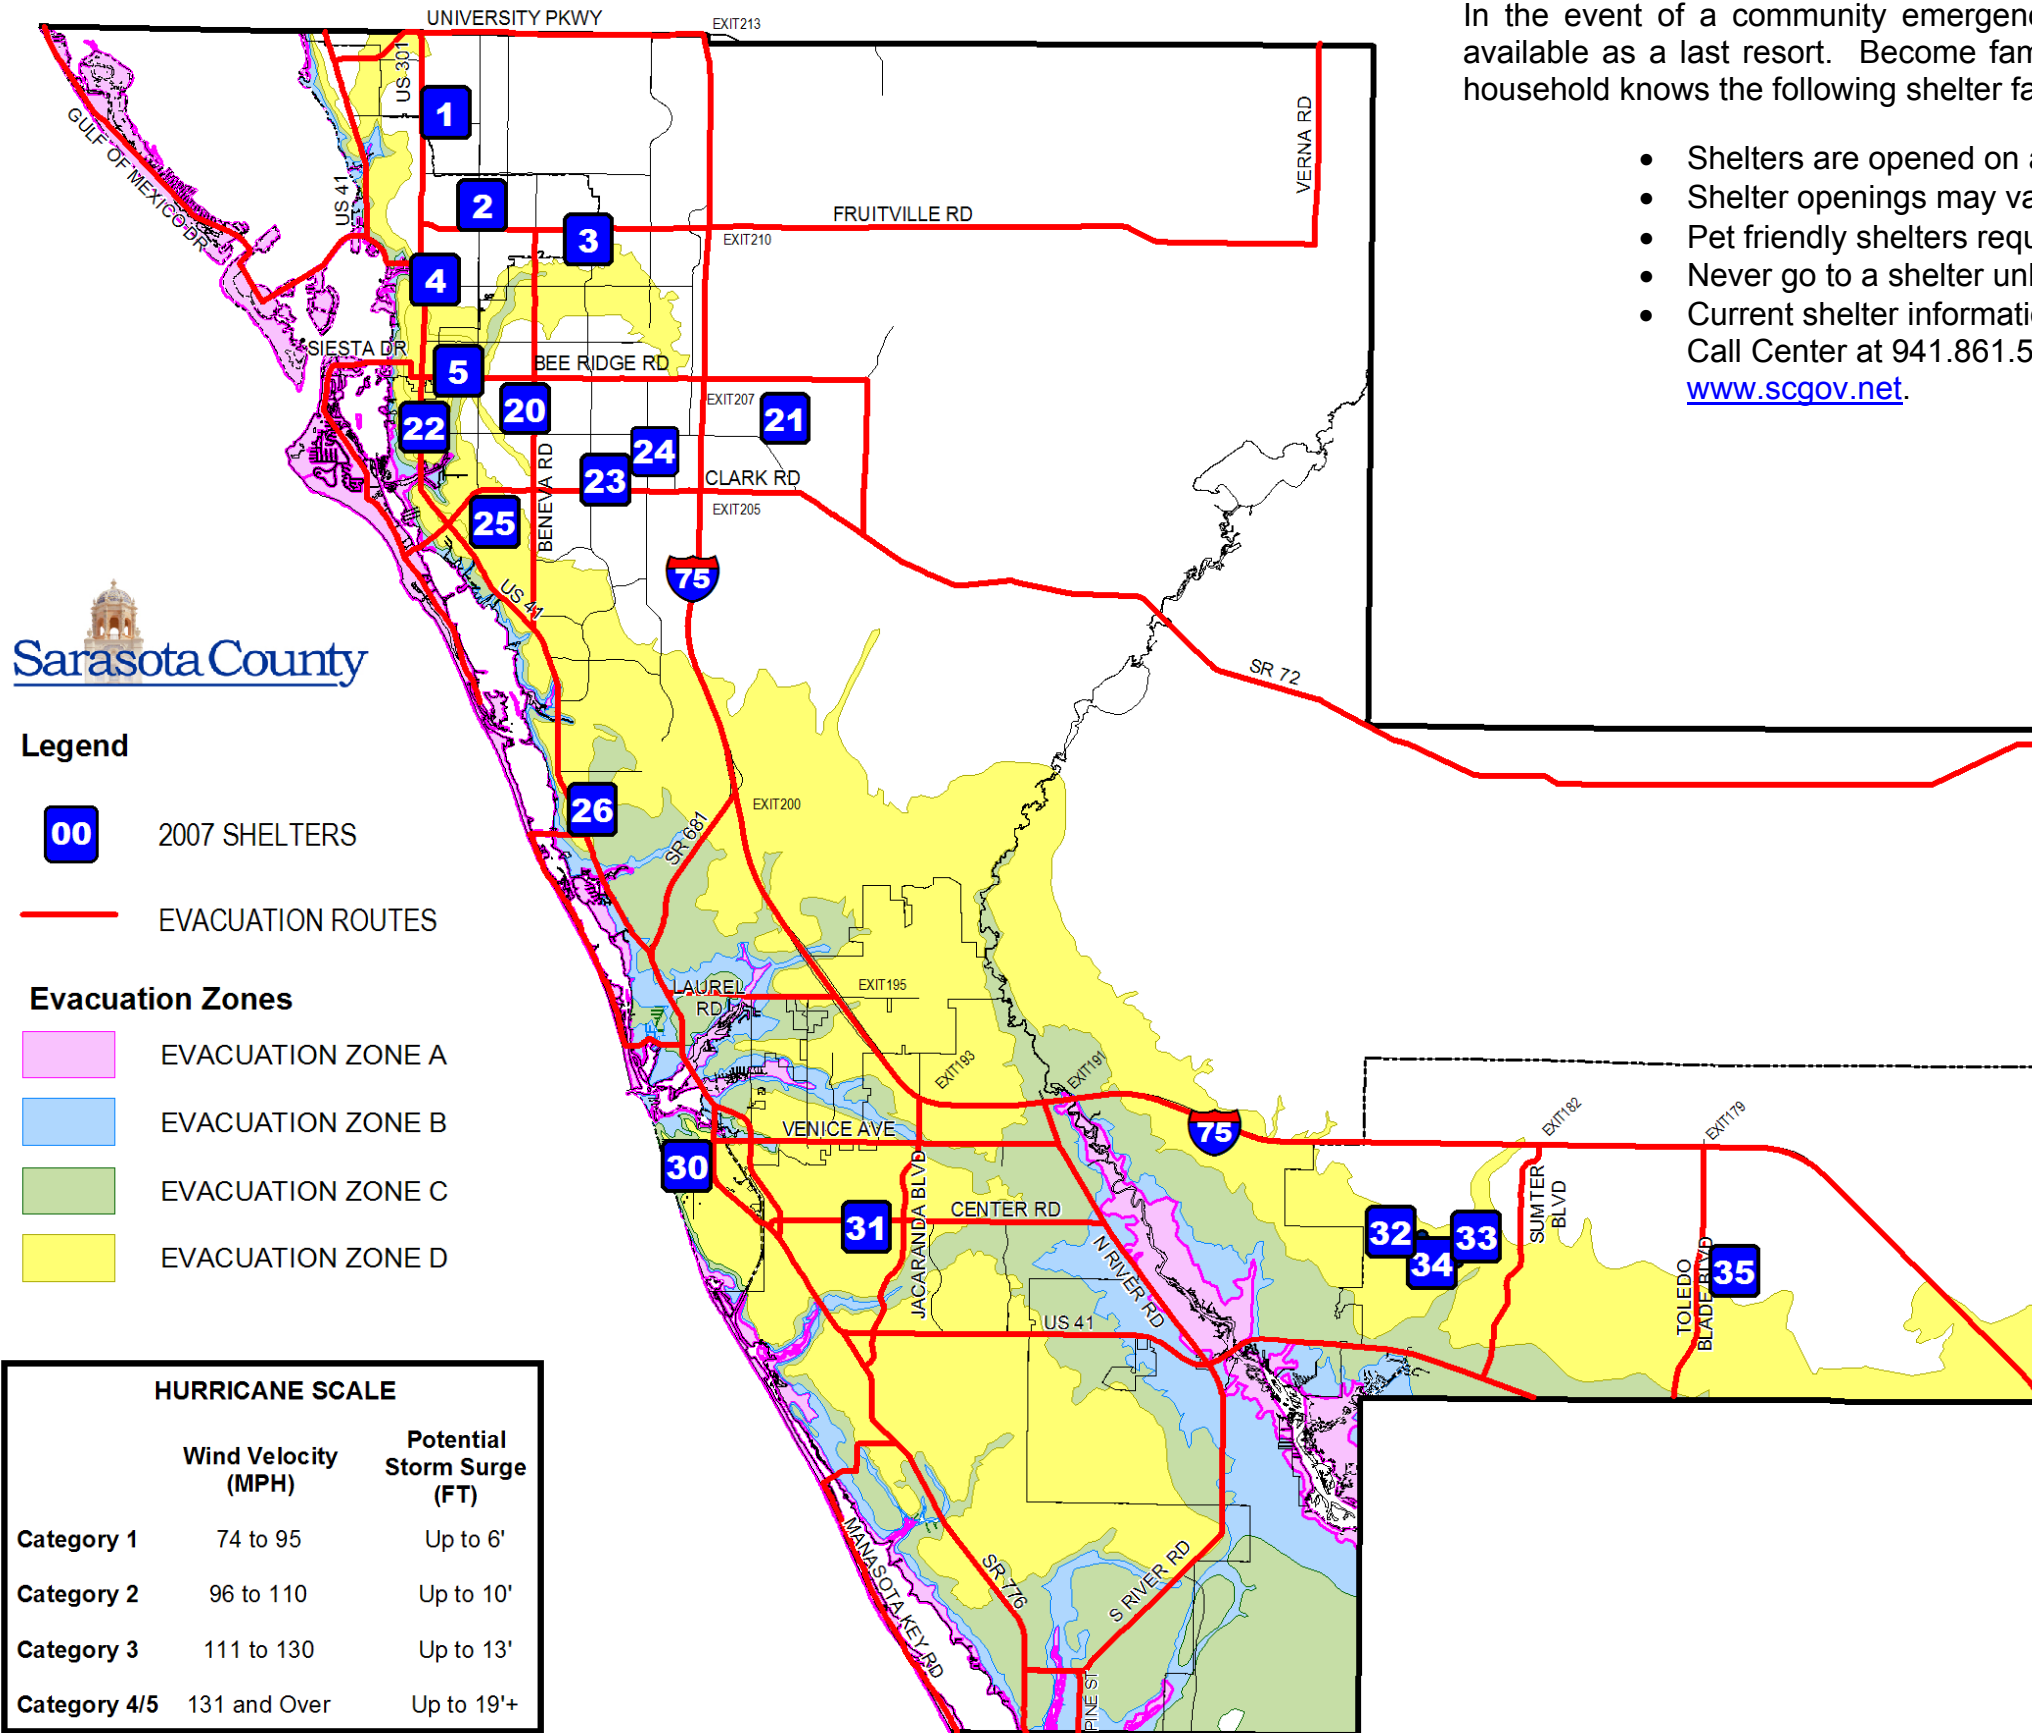

Sarasota County Shelter Information

In the event of a community emergency, Sarasota County has 18 emergency shelters for residents and visitors available as a last resort. Become familiar with the shelter information provided and make sure everyone in your household knows the following shelter facts:

- Shelters are opened on an “as-needed” basis, beginning with four shelters (two North and two South).
- Shelter openings may vary with each emergency .
- Pet friendly shelters require current vaccination records for dogs and cats.
- Never go to a shelter unless local officials have announced it is open.
- Current shelter information is available from local radio and television stations, the Sarasota County Call Center at 941.861.5000 and TV19. More information is available online at the county Web site, www.scgov.net.

Legend

00 2007 SHELTERS

— EVACUATION ROUTES

Evacuation Zones

EVACUATION ZONE A

EVACUATION ZONE B

EVACUATION ZONE C

EVACUATION ZONE D